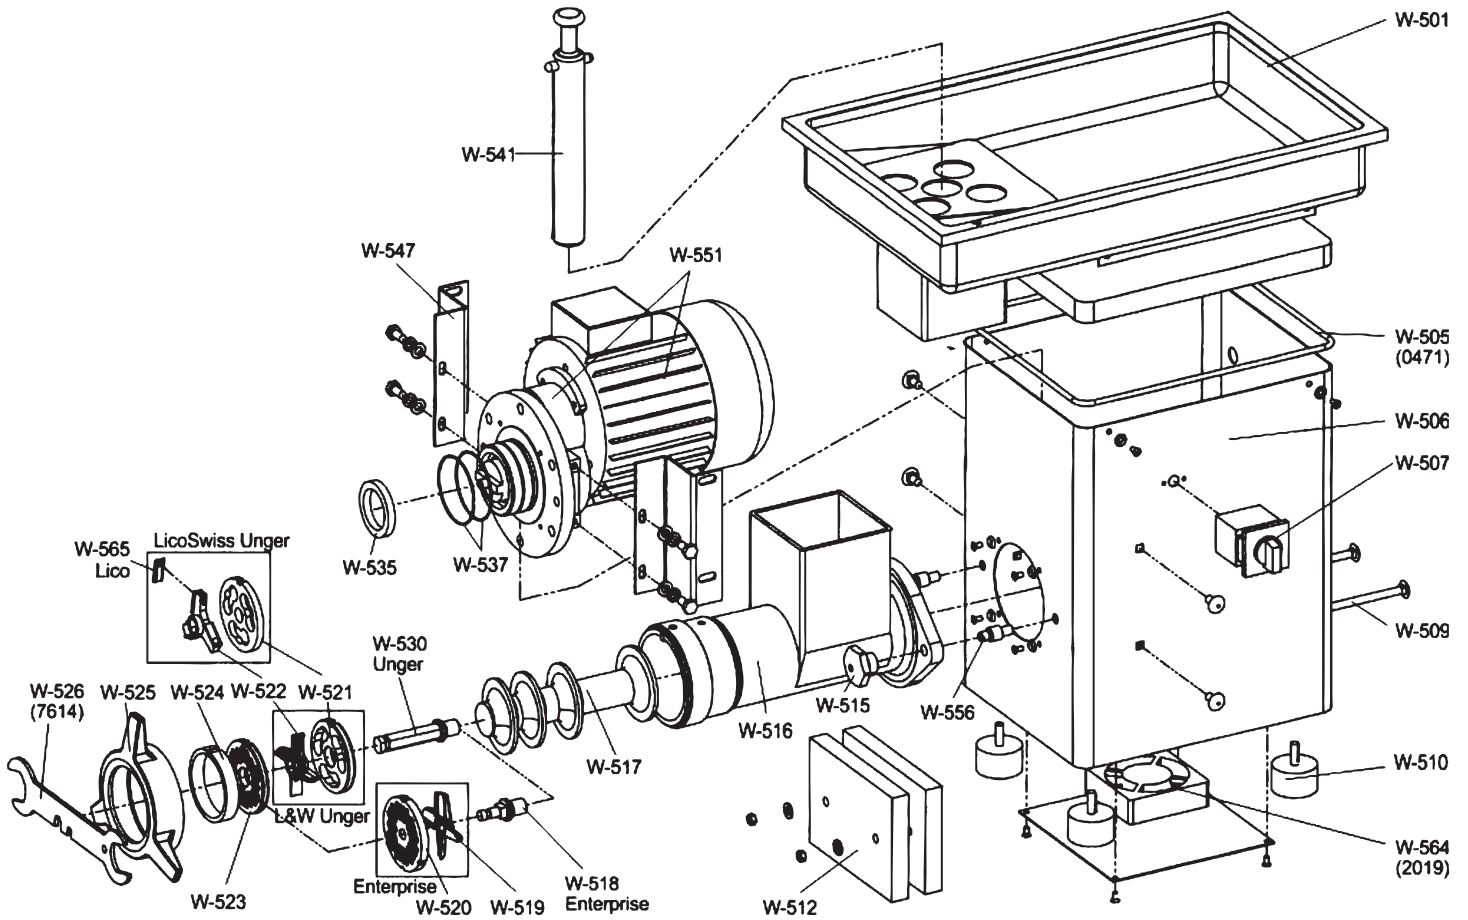

Parts Breakdown

Model MG-ES-0022 46204

Parts Breakdown

Model MG-ES-0022 46204

Item No.	Description	Position	Item No.	Description	Position	Item No.	Description	Position
AJ065	Feed Pan (Table) for 46204	W-501	AJ070	Throat Locking Knob for 46204	W-515	AJ077	Worm Shaft Brushing Gasket for 46204	W-535
36244	U Edge Green (Feed Pan Access Panel) for 46204	W-505	AJ071	Mincing Throat for 46204	W-516	66898	O-Ring Int. Diam. 61x2 for 46204	W-537
AJ066	Cabinet (Table) for 46204	W-506	AJ072	Worm for 46204	W-517	AJ078	Meat Feed Stomper for 46204	W-541
36177	Switch 3-Phase with Disconnecter 16A 208/220V 60Hz 11/01 for 46204	W-507	AJ073	Plates and Knives Shaft for 46204	W-518	AJ079	Gear Box Support Bar for 46204	W-547
AJ067	Block Fixing Screw for 46204	W-509	AJ074	Single Cutting Knife for 46204	W-519	AJ080	Knob Locking Stainless Steel Shaft for 46204	W-556
AJ068	Anti-Vibrating Support for 46204	W-510	AJ075	Fixing Plates Nut for 46204	W-525	39059	Air Extraction Fan 220V 1ph for 46204	W-564
AJ069	Counterweight for 46204	W-512	AJ076	Worm Extracting Wrench for 46204	W-526	AJ081	Box of Spare Knife Blades for 46204	W-565